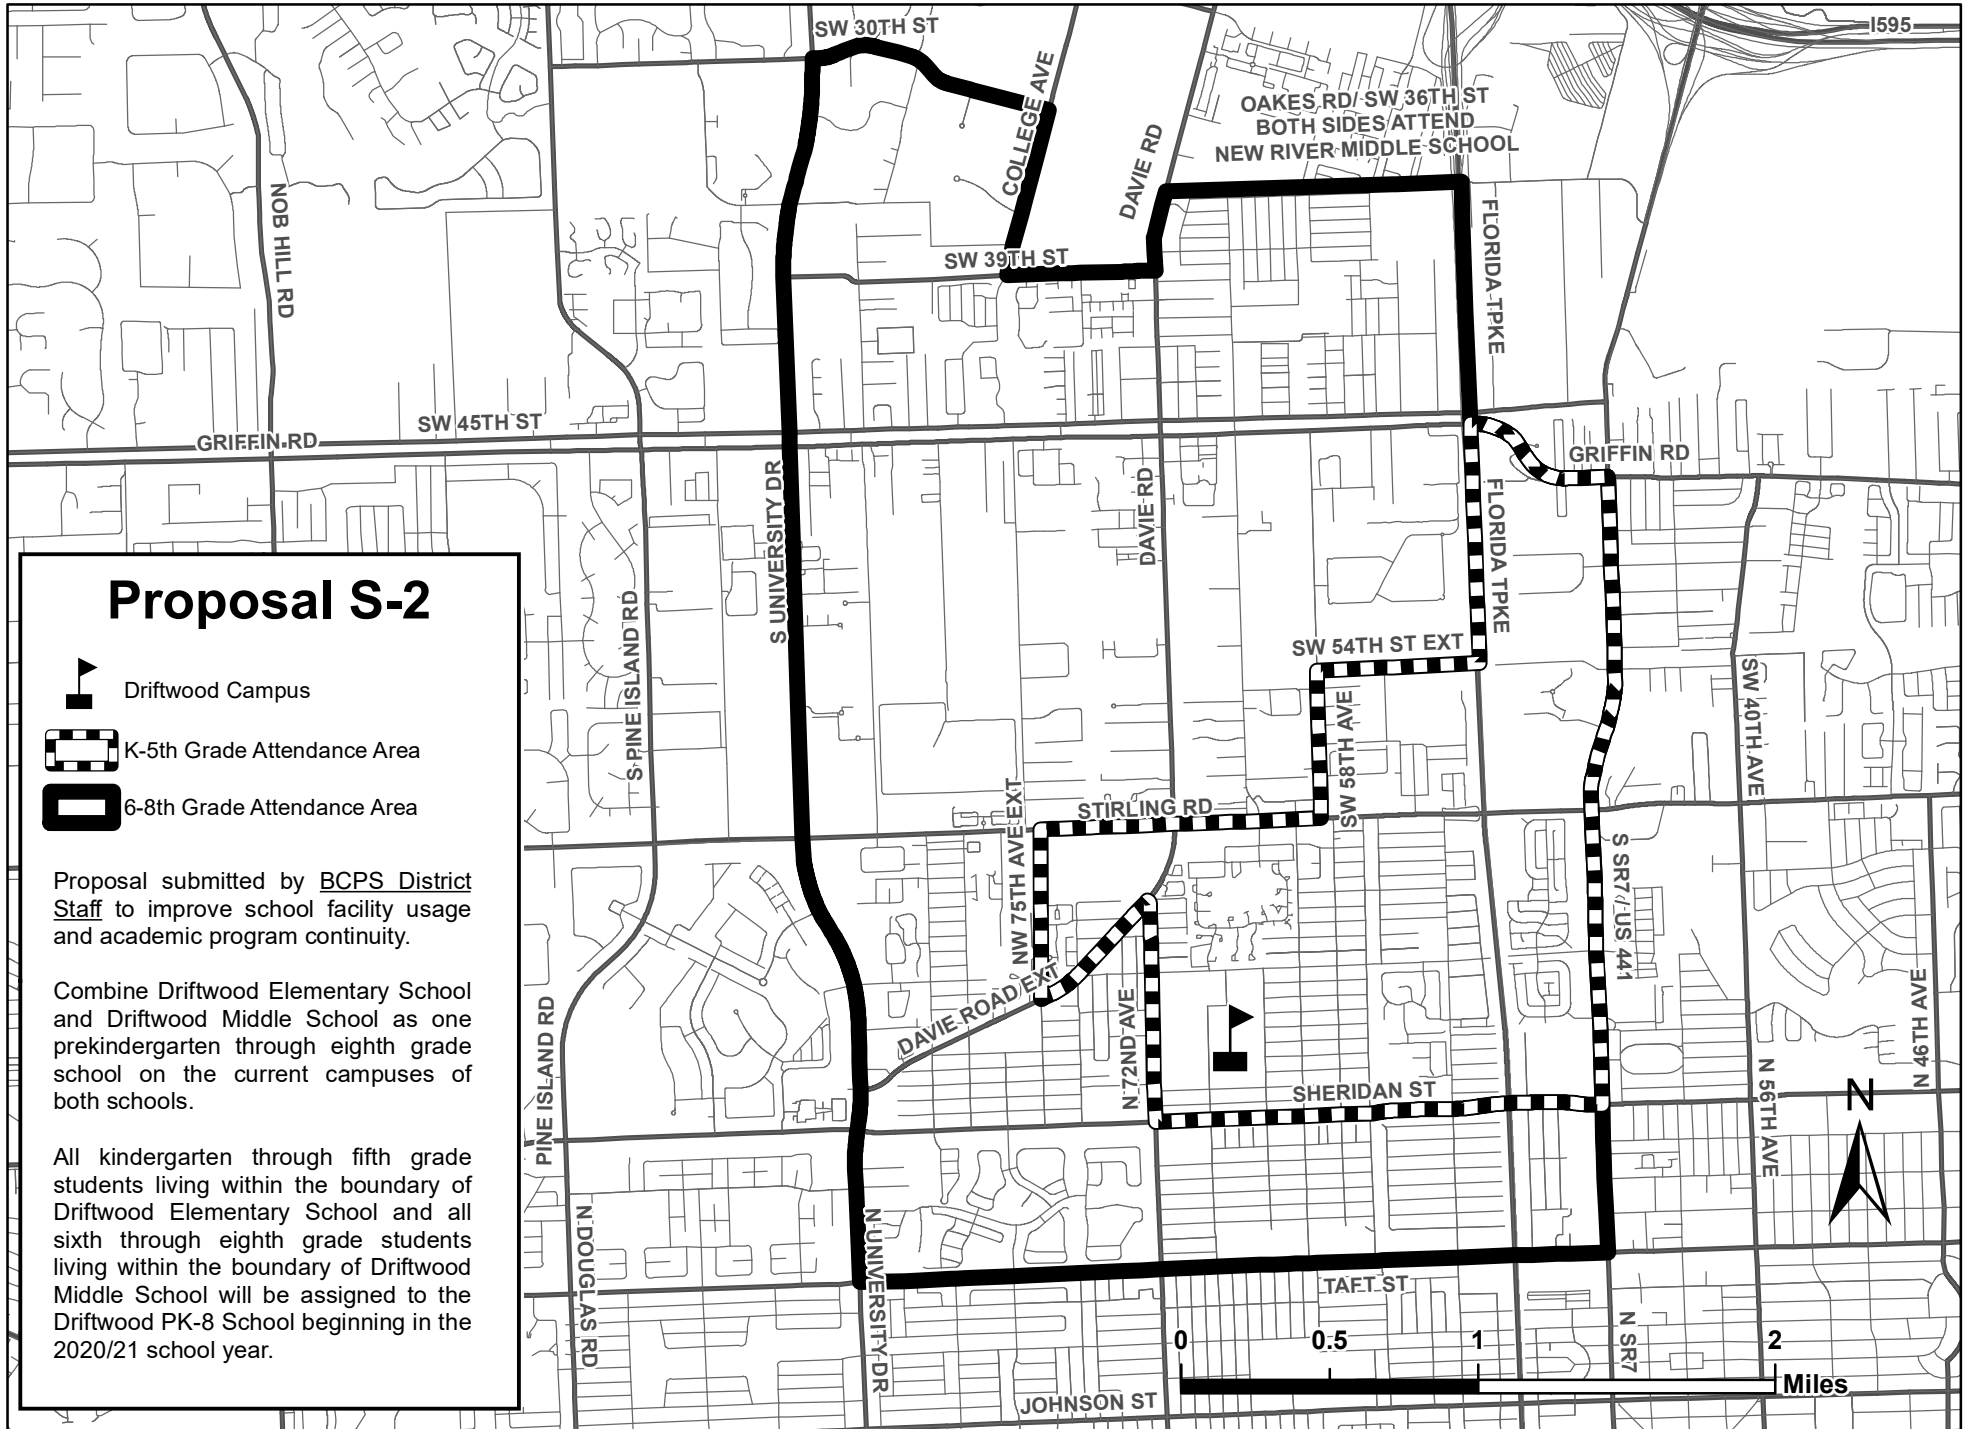

BCPS District Staff Proposal 2: Driftwood/ Driftwood PK-8

Proposal S-2

Driftwood Campus

K-5th Grade Attendance Area

6-8th Grade Attendance Area

Proposal submitted by BCPS District Staff to improve school facility usage and academic program continuity.

Combine Driftwood Elementary School and Driftwood Middle School as one prekindergarten through eighth grade school on the current campuses of both schools.

All kindergarten through fifth grade students living within the boundary of Driftwood Elementary School and all sixth through eighth grade students living within the boundary of Driftwood Middle School will be assigned to the Driftwood PK-8 School beginning in the 2020/21 school year.